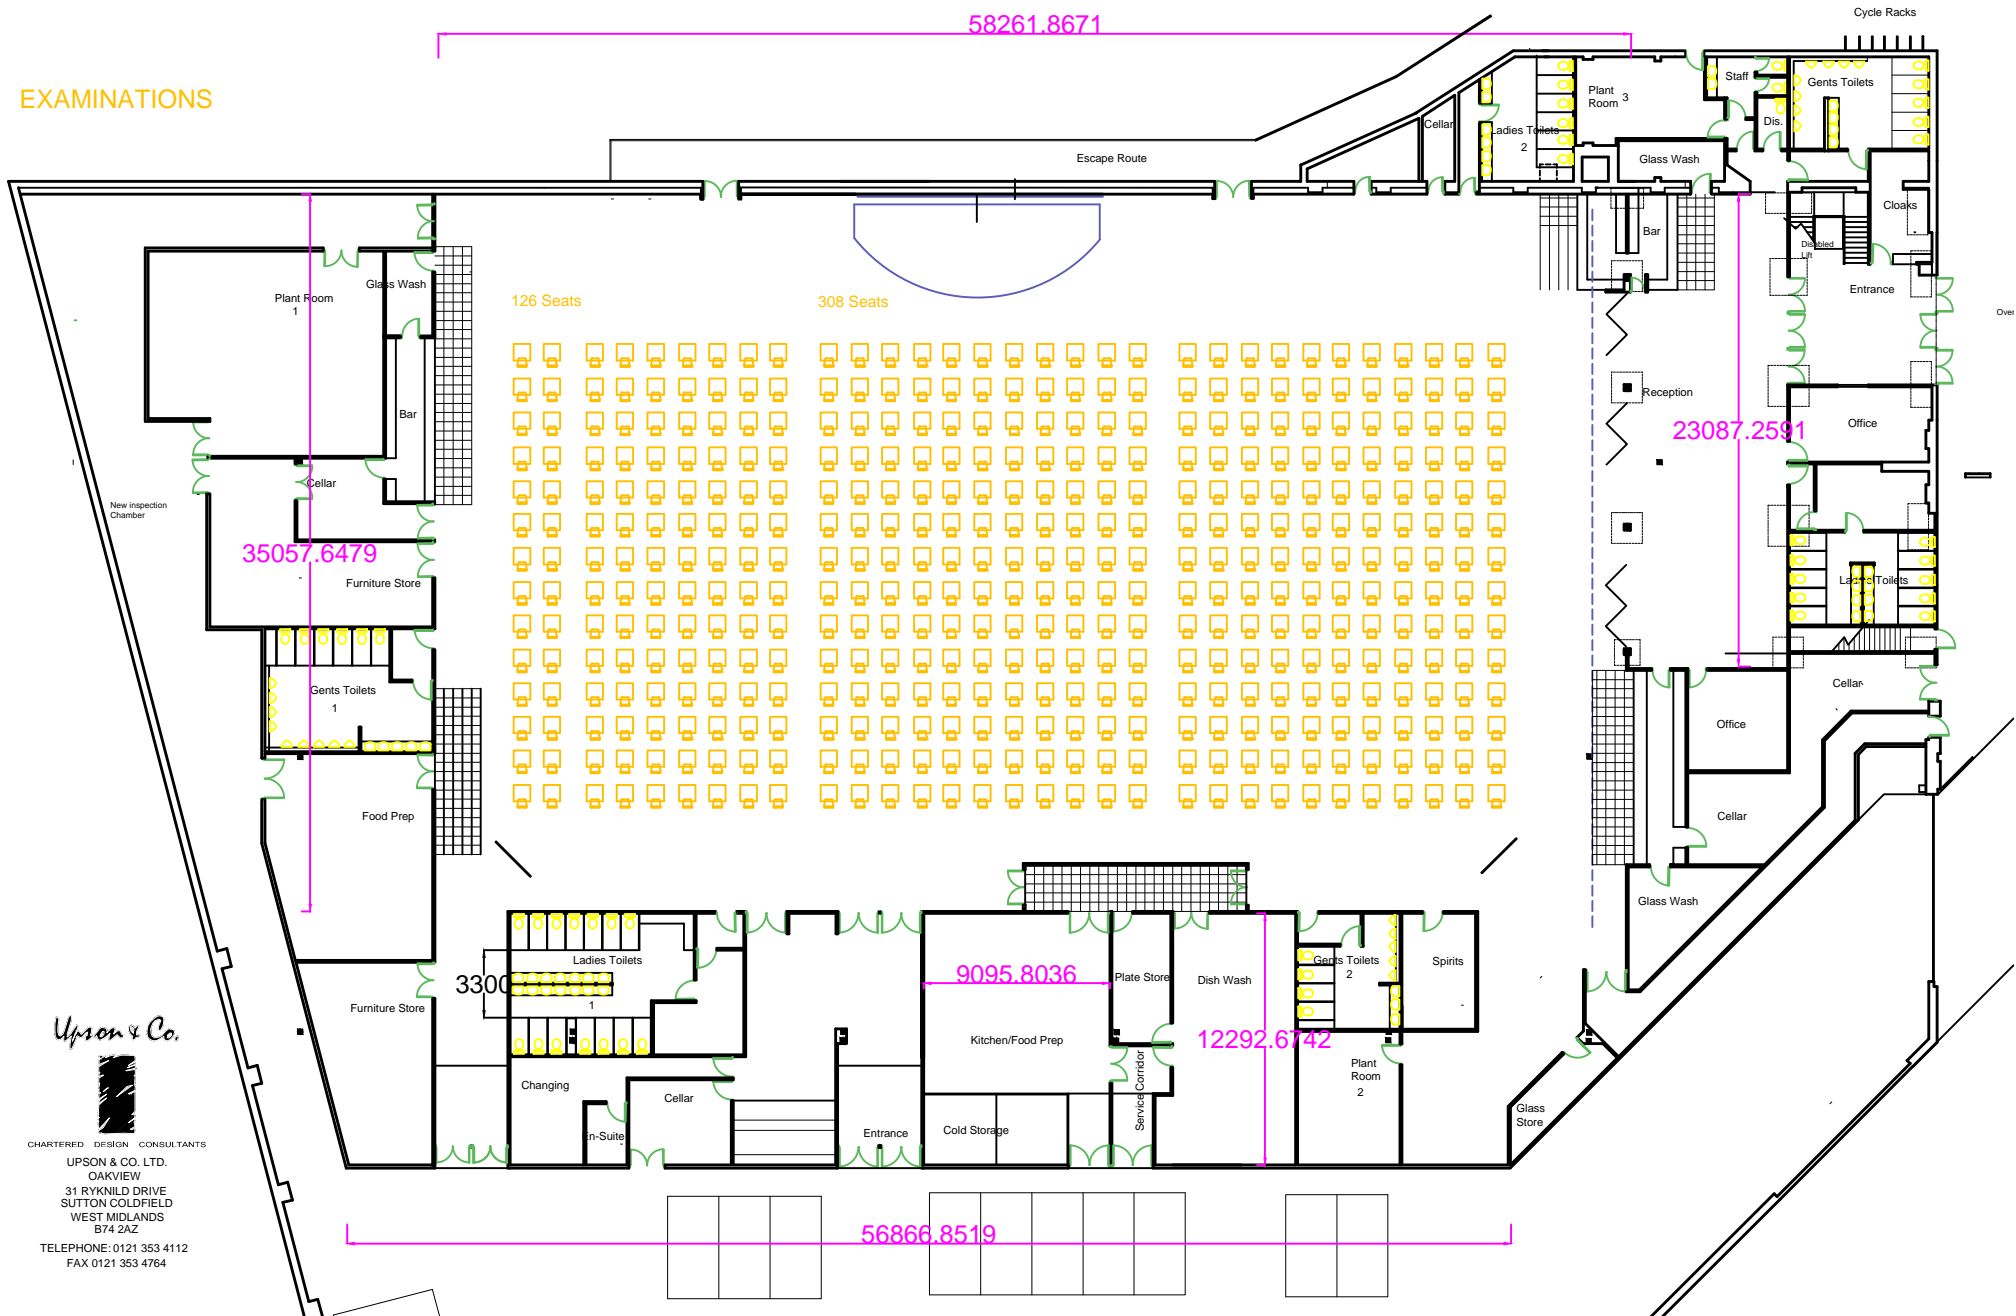

EXAMINATIONS

Upson & Co.

 CHARTERED DESIGN CONSULTANTS
 UPSON & CO. LTD.
 OAKVIEW
 31 RYKNILD DRIVE
 SUTTON COLDFIELD
 WEST MIDLANDS
 B74 2AZ
 TELEPHONE: 0121 353 4112
 FAX 0121 353 4764